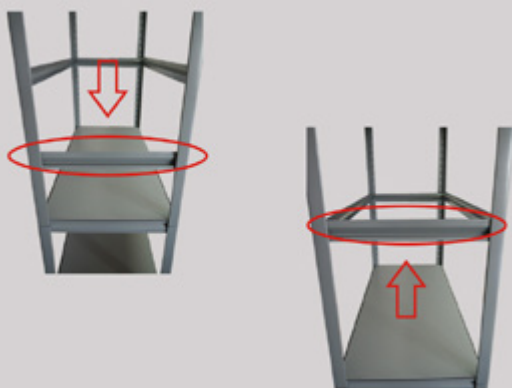

RIVET SHELVING

Dimension: W950*D450*H1828mm

Packaging Dimension:
L970*W470*H120mm

Shelving: 5 Levels, Loading:100KG/level

Gross Weight: 25KG

Color: Sliver Grey

Bolt free assembling

Invisible upright holes

Convenient packaging for transport

Full adjustable shelving height

Flexible configuration for various purpose